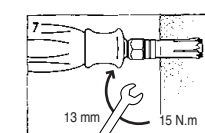

PETZL / F 38920 Crolles
www.petzl.com

Copyright Petzl
Printed in France

ISO 9001

P26550-A2